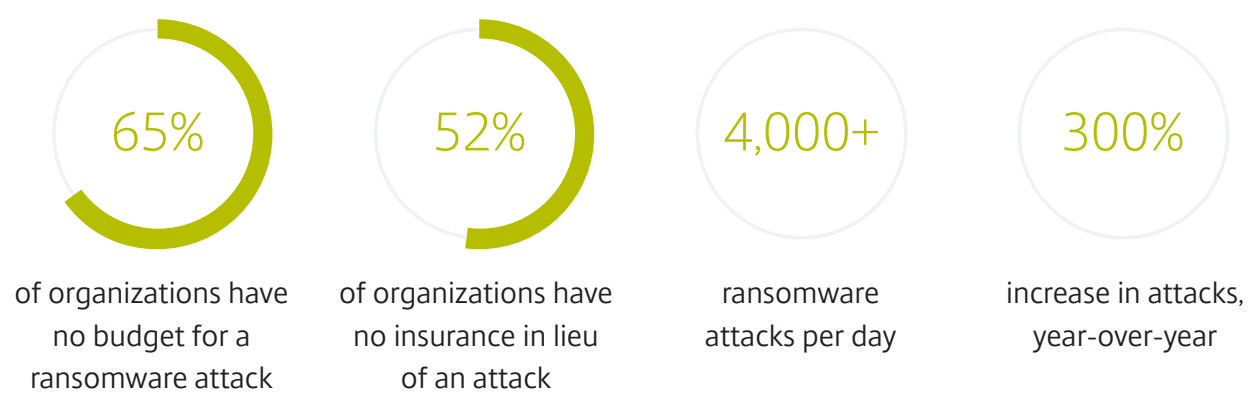

# Making Secure Remote Access Truly Secure!

Add a Final Layer of Security to Your XenApp or XenDesktop Environment

How to protect users' workspaces after they've logged in to a Citrix Desktop?

<p>Secure Windows gold image by whitelisting applications</p>	<p>Contextual control to lockdown Citrix XenApp or XenDesktop environments</p>	<p>An additional layer of security through integration with Citrix NetScaler</p>
<p>Application control through a unique Trusted Ownership™ model</p>	<p>Reduce risk and TCO with privilege management</p>	<p>Control access to applications when running a hosted desktop</p>
<p>Applications and content lockdown</p>	<p>Self-healing files, icons, registry items, services and processes in real-time</p>	<p>Application Termination on disconnecting from a VDI or RDSH session</p>

## Value for customers

<p>Lock down access to network resources without complex controls such as routers, switches and firewalls</p>	<p>Corporate and industry-based compliance such as HIPAA, FINRA, PCI, COSO, and Sarbanes-Oxley</p>
<p>Protection from ransomware and other malicious threats</p>	<p>Reduced time to application launch from logon to less than 10 seconds</p>
<p>Solid endpoint security and improved platform stability</p>	<p>Greater productivity and a heightened feeling of control for users</p>