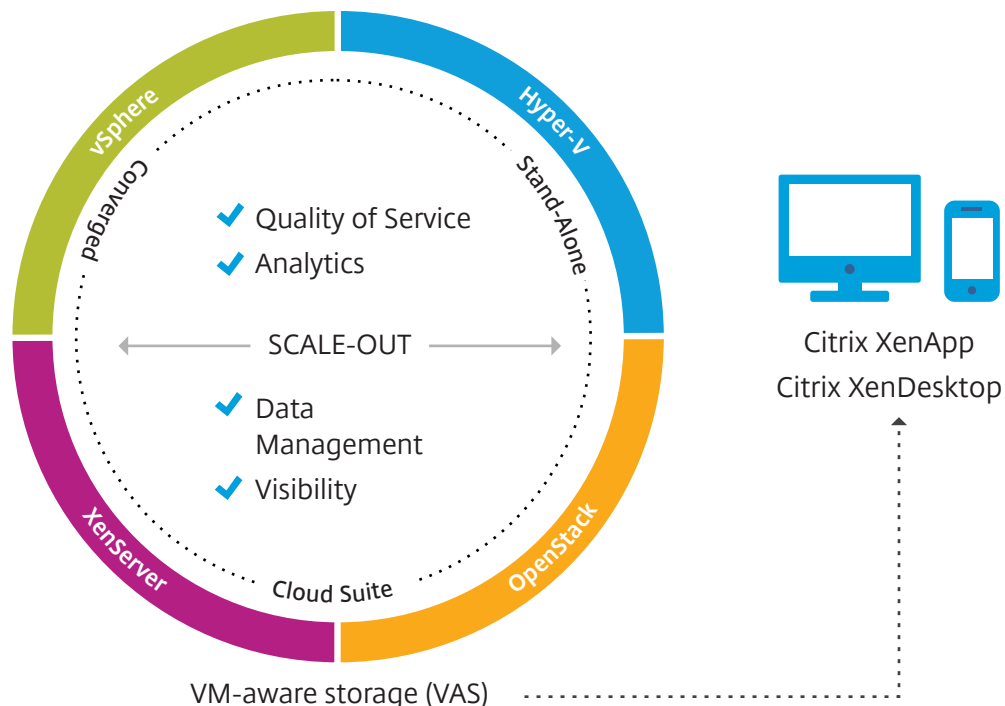

VM-level real-time and predictive analytics

Scale-out platform from 17TB to 10PB

TINTRI INTRODUCTION

VM-aware storage is built for virtualization and cloud.

Industry leaders, including 7 of Fortune 15 companies, have trusted **70** petabytes and **600,000** mission critical VMs on Tintri.

1 Datastore to manage

8 minutes to install, configure and deploy the first VM

2.5 hours to deploy 1,000 linked clones

PRODUCT INTEROPERABILITY WITH CITRIX PRODUCTS

To see is to believe.

Get hands on at explore.tintri.com to see how easy it is with VM-aware storage