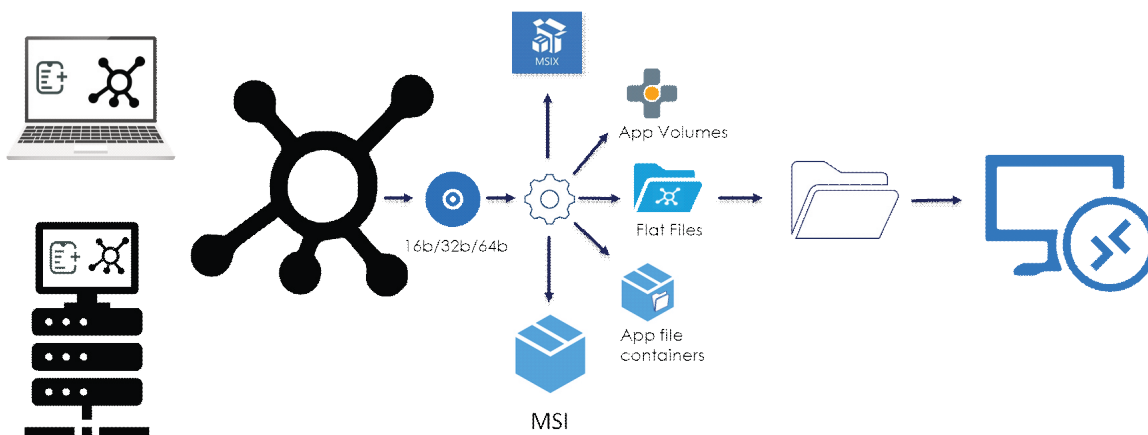

appCURE
Info@appcure.io
Tel (UK): +44 (0) 2030967260
www.appcure.io

appCURE is a registered
Microsoft MSIX partner and
WVD partner